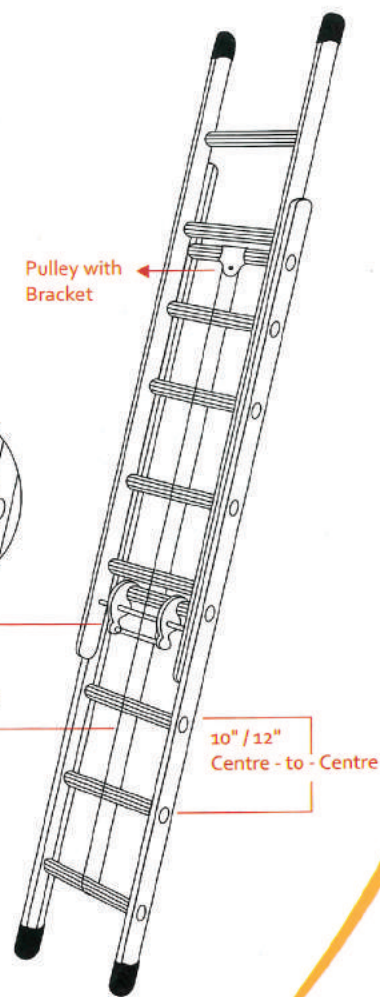

Sizes	Sizes
Double Section	Triple Section
5 ft x 8 ft	6 ft x 14 ft
6 ft x 10 ft	7 ft x 17 ft
7 ft x 12 ft	8 ft x 20 ft
8 ft x 14 ft	10 ft x 24 ft
10 ft x 18 ft	12 ft x 28 ft
12 ft x 21 ft	14 ft x 34 ft
14 ft x 25 ft	16 ft x 40 ft
16 ft x 29 ft	18 ft x 45 ft
18 ft x 32 ft	20 ft x 50 ft
20 ft x 35 ft	24 ft x 60 ft
24 ft x 40 ft	

MODEL NO :
AE-3

WALL SUPPORTING EXTENSION LADDER

- A multipurpose product which can be used at any intermediate height between its closed and extendable height.

Extended Height

Sizes
Double Section
5 ft x 8 ft
6 ft x 10 ft
7 ft x 12 ft
8 ft x 14 ft
10 ft x 18 ft
12 ft x 21 ft
14 ft x 25 ft
16 ft x 29 ft
18 ft x 32 ft
20 ft x 35 ft
24 ft x 40 ft

Sizes ft	Spread x Width
3	24" x 18"
4	30" x 19"
5	38" x 21"
6	44" x 22"
7	50" x 24"
8	53" x 25"
10	64" x 28"
12	72" x 31"
14	76" x 34"
15	79" x 36"
16	80" x 37"
18	82" x 40"
20	84" x 42"
22	84" x 42"

MODEL NO :
AE-1

FOLDING LADDER

Sizes Platform High 'P' x Overall High 'O'	
3 ft x 4.5 ft	
4 ft x 5.5 ft	
5 ft x 6.5 ft	
6 ft x 7.5 ft	
7 ft x 8.5 ft	
8 ft x 9.5 ft	
9 ft x 10.5 ft	

MODEL NO :
AE-9

AC LADDER

- The ladder is fabricated from rectangular tube section of 50mm x 20mm
- Steps are made from ribbed section 78mm x 30mm