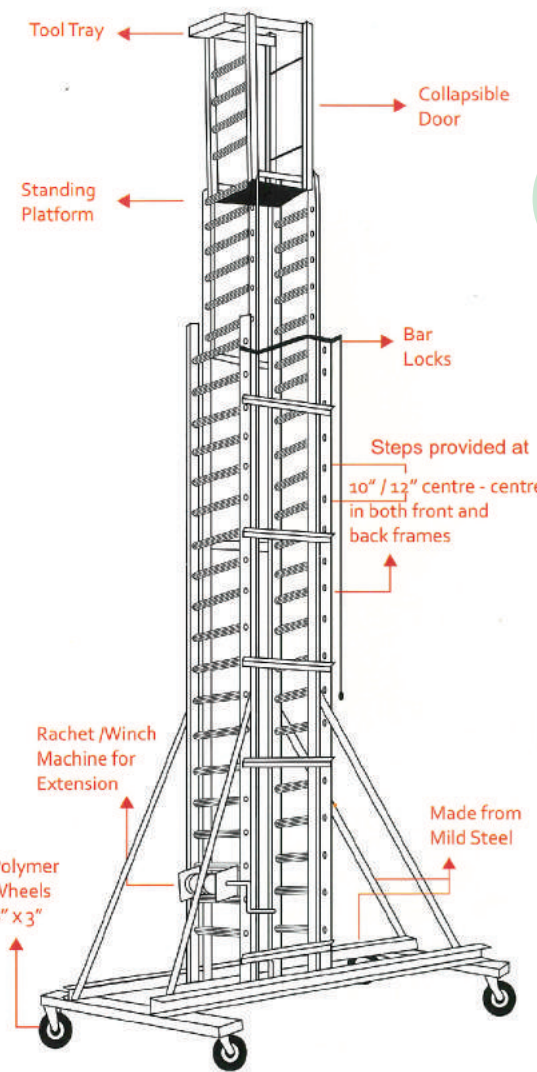

FOLDING LADDER

Sizes Platform High 'P' x Overall High 'O'	
3 ft x 4.5 ft	
4 ft x 5.5 ft	
5 ft x 6.5 ft	
6 ft x 7.5 ft	
7 ft x 8.5 ft	
8 ft x 9.5 ft	
9 ft x 10.5 ft	

MODEL NO :
AE-9

AC LADDER

- The ladder is fabricated from rectangular tube section of 50mm x 20mm
- Steps are made from ribbed section 78mm x 30mm

TROLLEY STEP LADDER

MODEL NO :
AE-2

WALL RECLINING LADDER (Single Ladder)

Sizes (ft)
6
7
8
9
10
12
14
15
16
18
20
22
24

Sizes Double Section L x W		Sizes Triple Section L x W	
10 ft x 18 ft	6 ft x 5 ft	10 ft x 24 ft	6 ft x 5 ft
12 ft x 21 ft	6 ft x 5 ft	12 ft x 30 ft	7 ft x 5 ft
14 ft x 25 ft	7 ft x 5 ft	14 ft x 36 ft	7 ft x 5 ft
16 ft x 29 ft	7 ft x 5 ft	16 ft x 40 ft	8 ft x 6 ft
18 ft x 32 ft	8 ft x 6 ft	18 ft x 45 ft	9 ft x 6 ft
20 ft x 35 ft	8 ft x 6 ft	20 ft x 50 ft	10 ft x 6 ft
24 ft x 40 ft	8 ft x 6 ft	24 ft x 60 ft	10 ft x 6 ft

MODEL NO :
AE-7

TELESCOPIC TOWER LADDER (Available in TILTING and NON TILTING Position)

MODEL NO :
AE-5

TROLLEY WHEELED LADDER

TELESCOPIC TOWER LADDER

MODEL NO :
AE-6

Sizes Double Section	Width	Depth	Channel Sizes
10 ft x 18 ft	44"	54"	3" x 1 1/2"
12 ft x 21 ft	44"	66"	3" x 1 1/2"
14 ft x 25 ft	47"	66"	4" x 2"
16 ft x 29 ft	48"	78"	4" x 2"
18 ft x 32 ft	52"	78"	4" x 2"
20 ft x 35 ft	54"	84"	4" x 2"
34 ft x 40 ft	54"	84"	4" x 2"

Extended Height