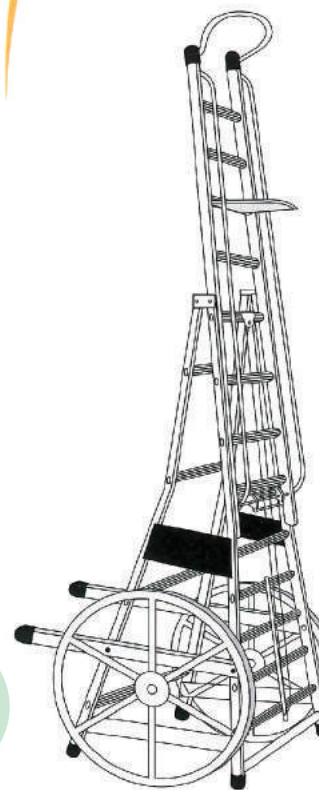

FOLDING LADDER

Sizes Platform High 'P' x Overall High 'O'	
3 ft x 4.5 ft	
4 ft x 5.5 ft	
5 ft x 6.5 ft	
6 ft x 7.5 ft	
7 ft x 8.5 ft	
8 ft x 9.5 ft	
9 ft x 10.5 ft	

MODEL NO :
AE-9

AC LADDER

- The ladder is fabricated from rectangular tube section of 50mm x 20mm
- Steps are made from ribbed section 78mm x 30mm

TROLLEY STEP LADDER

MODEL NO :
AE-2

WALL RECLINING LADDER (Single Ladder)

Sizes (ft)
6
7
8
9
10
12
14
15
16
18
20
22
24

Sizes Double Section L x W		Sizes Triple Section L x W	
10 ft x 18 ft	6 ft x 5 ft	10 ft x 24 ft	6 ft x 5 ft
12 ft x 21 ft	6 ft x 5 ft	12 ft x 30 ft	7 ft x 5 ft
14 ft x 25 ft	7 ft x 5 ft	14 ft x 36 ft	7 ft x 5 ft
16 ft x 29 ft	7 ft x 5 ft	16 ft x 40 ft	8 ft x 6 ft
18 ft x 32 ft	8 ft x 6 ft	18 ft x 45 ft	9 ft x 6 ft
20 ft x 35 ft	8 ft x 6 ft	20 ft x 50 ft	10 ft x 6 ft
24 ft x 40 ft	8 ft x 6 ft	24 ft x 60 ft	10 ft x 6 ft

MODEL NO :
AE-7

TELESCOPIC TOWER LADDER (Available in TILTING and NON TILTING Position)

MODEL NO :
AE-5

TROLLEY WHEELED LADDER

TELESCOPIC TOWER LADDER

MODEL NO :
AE-6

Sizes Double Section	Width	Depth	Channel Sizes
10 ft x 18 ft	44"	54"	3" x 1 1/2"
12 ft x 21 ft	44"	66"	3" x 1 1/2"
14 ft x 25 ft	47"	66"	4" x 2"
16 ft x 29 ft	48"	78"	4" x 2"
18 ft x 32 ft	52"	78"	4" x 2"
20 ft x 35 ft	54"	84"	4" x 2"
34 ft x 40 ft	54"	84"	4" x 2"

Extended Height