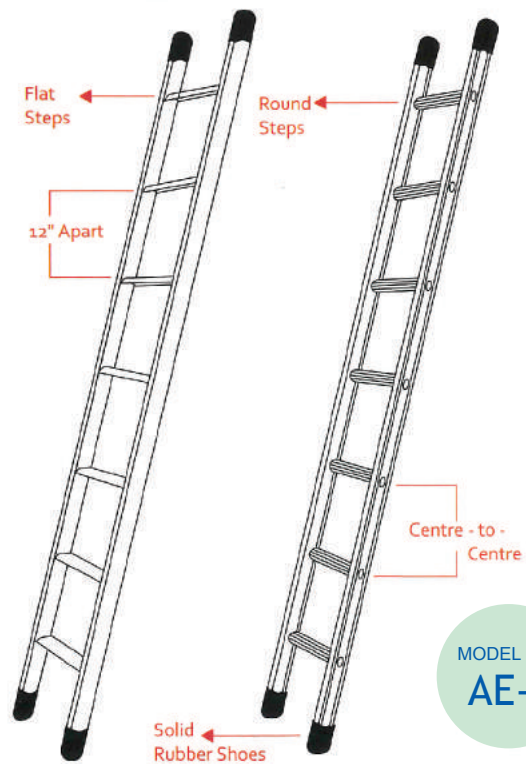

Sizes ft	Spread x Width
3	24" x 18"
4	30" x 19"
5	38" x 21"
6	44" x 22"
7	50" x 24"
8	53" x 25"
10	64" x 28"
12	72" x 31"
14	76" x 34"
15	79" x 36"
16	80" x 37"
18	82" x 40"
20	84" x 42"
22	84" x 42"

MODEL NO :
AE-1

FOLDING LADDER

Sizes Platform High 'P' x Overall High 'O'	
3 ft x 4.5 ft	
4 ft x 5.5 ft	
5 ft x 6.5 ft	
6 ft x 7.5 ft	
7 ft x 8.5 ft	
8 ft x 9.5 ft	
9 ft x 10.5 ft	

MODEL NO :
AE-9

AC LADDER

- The ladder is fabricated from rectangular tube section of 50mm x 20mm
- Steps are made from ribbed section 78mm x 30mm

TROLLEY STEP LADDER

MODEL NO :
AE-2

WALL RECLINING LADDER (Single Ladder)

Sizes (ft)
6
7
8
9
10
12
14
15
16
18
20
22
24

Sizes Double Section L x W		Sizes Triple Section L x W	
10 ft x 18 ft	6 ft x 5 ft	10 ft x 24 ft	6 ft x 5 ft
12 ft x 21 ft	6 ft x 5 ft	12 ft x 30 ft	7 ft x 5 ft
14 ft x 25 ft	7 ft x 5 ft	14 ft x 36 ft	7 ft x 5 ft
16 ft x 29 ft	7 ft x 5 ft	16 ft x 40 ft	8 ft x 6 ft
18 ft x 32 ft	8 ft x 6 ft	18 ft x 45 ft	9 ft x 6 ft
20 ft x 35 ft	8 ft x 6 ft	20 ft x 50 ft	10 ft x 6 ft
24 ft x 40 ft	8 ft x 6 ft	24 ft x 60 ft	10 ft x 6 ft

MODEL NO :
AE-7

TELESCOPIC TOWER LADDER (Available in TILTING and NON TILTING Position)

MODEL NO :
AE-5

TROLLEY WHEELED LADDER

TELESCOPIC TOWER LADDER

MODEL NO :
AE-6

Sizes Double Section	Width	Depth	Channel Sizes
10 ft x 18 ft	44"	54"	3" x 1 1/2"
12 ft x 21 ft	44"	66"	3" x 1 1/2"
14 ft x 25 ft	47"	66"	4" x 2"
16 ft x 29 ft	48"	78"	4" x 2"
18 ft x 32 ft	52"	78"	4" x 2"
20 ft x 35 ft	54"	84"	4" x 2"
34 ft x 40 ft	54"	84"	4" x 2"