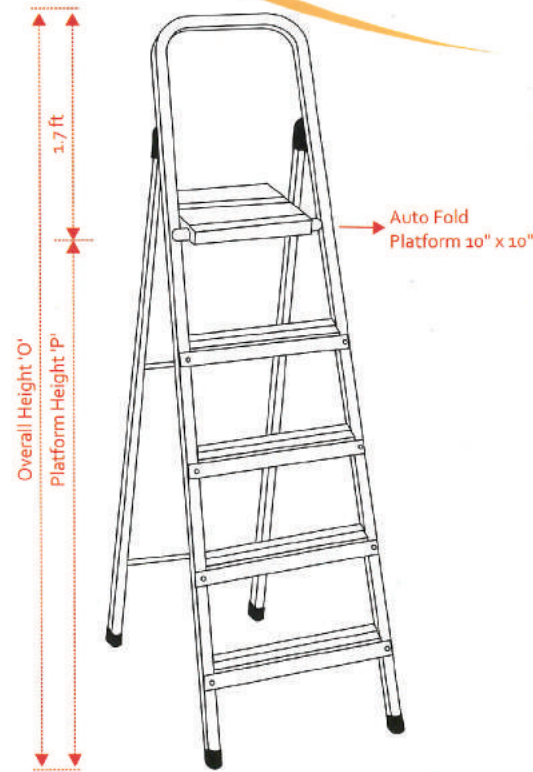

Impex & Heavy
www.aluminiumenterprises.com
0984972131, 09849007270

MODEL NO :
AE-8

- Strong, durable, light weight and can be moved by a single person.
- Mild Steel basement as per table Frontage 15

Sizes P x O	
5 ft x 7 ft	
6 ft x 8 ft	
7 ft x 9 ft	
8 ft x 10 ft	
10 ft x 12 ft	
14 ft x 16 ft	
16 ft x 18 ft	
18 ft x 20 ft	
20 ft x 20 ft	

Sizes ft	Spread x Width
3	24" x 18"
4	30" x 19"
5	38" x 21"
6	44" x 22"
7	50" x 24"
8	53" x 25"
10	64" x 28"
12	72" x 31"
14	76" x 34"
15	79" x 36"
16	80" x 37"
18	82" x 40"
20	84" x 42"
22	84" x 42"

MODEL NO :
AE-1

FOLDING LADDER

Sizes Platform High 'P' x Overall High 'O'	
3 ft x 4.5 ft	
4 ft x 5.5 ft	
5 ft x 6.5 ft	
6 ft x 7.5 ft	
7 ft x 8.5 ft	
8 ft x 9.5 ft	
9 ft x 10.5 ft	

MODEL NO :
AE-9

AC LADDER

- The ladder is fabricated from rectangular tube section of 50mm x 20mm
- Steps are made from ribbed section 78mm x 30mm

MODEL NO :
AE-7

TELESCOPIC TOWER LADDER (Available in TILTING and NON TILTING Position)

MODEL NO :
AE-5

TROLLEY WHEELED LADDER

TELESCOPIC TOWER LADDER

MODEL NO :
AE-6

Sizes Double Section	Width	Depth	Channel Sizes
10 ft x 18 ft	44"	54"	3" x 1 1/2"
12 ft x 21 ft	44"	66"	3" x 1 1/2"
14 ft x 25 ft	47"	66"	4" x 2"
16 ft x 29 ft	48"	78"	4" x 2"
18 ft x 32 ft	52"	78"	4" x 2"
20 ft x 35 ft	54"	84"	4" x 2"
34 ft x 40 ft	54"	84"	4" x 2"