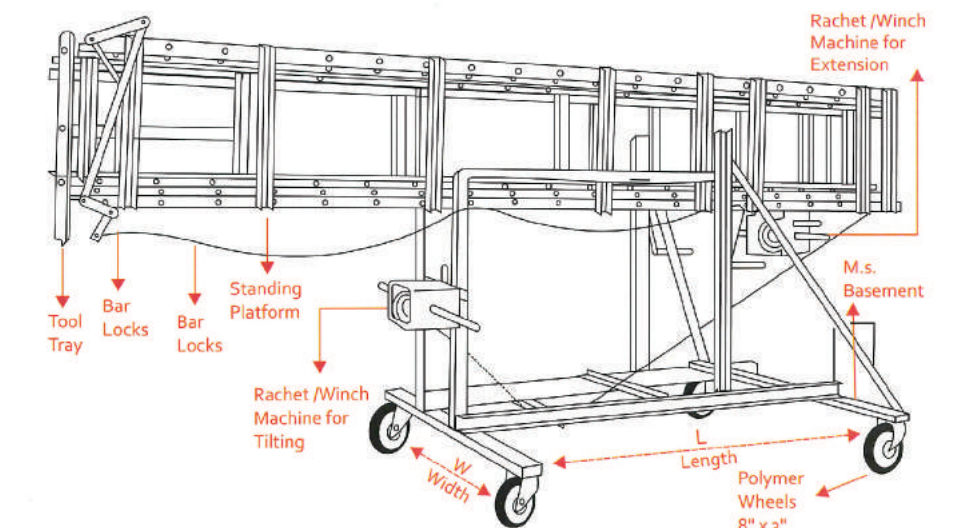

FOLDING LADDER

Sizes Platform High 'P' x Overall High 'O'	
3 ft x 4.5 ft	
4 ft x 5.5 ft	
5 ft x 6.5 ft	
6 ft x 7.5 ft	
7 ft x 8.5 ft	
8 ft x 9.5 ft	
9 ft x 10.5 ft	

MODEL NO :
AE-9

AC LADDER

- The ladder is fabricated from rectangular tube section of 50mm x 20mm
- Steps are made from ribbed section 78mm x 30mm

TROLLEY STEP LADDER

MODEL NO :
AE-2

WALL RECLINING LADDER (Single Ladder)

Sizes (ft)
6
7
8
9
10
12
14
15
16
18
20
22
24

Sizes Double Section L x W		Sizes Triple Section L x W	
10 ft x 18 ft	6 ft x 5 ft	10 ft x 24 ft	6 ft x 5 ft
12 ft x 21 ft	6 ft x 5 ft	12 ft x 30 ft	7 ft x 5 ft
14 ft x 25 ft	7 ft x 5 ft	14 ft x 36 ft	7 ft x 5 ft
16 ft x 29 ft	7 ft x 5 ft	16 ft x 40 ft	8 ft x 6 ft
18 ft x 32 ft	8 ft x 6 ft	18 ft x 45 ft	9 ft x 6 ft
20 ft x 35 ft	8 ft x 6 ft	20 ft x 50 ft	10 ft x 6 ft
24 ft x 40 ft	8 ft x 6 ft	24 ft x 60 ft	10 ft x 6 ft

MODEL NO :
AE-7

TELESCOPIC TOWER LADDER (Available in TILTING and NON TILTING Position)

MODEL NO :
AE-5

TROLLEY WHEELED LADDER

TELESCOPIC TOWER LADDER

MODEL NO :
AE-6

Sizes Double Section	Width	Depth	Channel Sizes
10 ft x 18 ft	44"	54"	3" x 1 1/2"
12 ft x 21 ft	44"	66"	3" x 1 1/2"
14 ft x 25 ft	47"	66"	4" x 2"
16 ft x 29 ft	48"	78"	4" x 2"
18 ft x 32 ft	52"	78"	4" x 2"
20 ft x 35 ft	54"	84"	4" x 2"
34 ft x 40 ft	54"	84"	4" x 2"