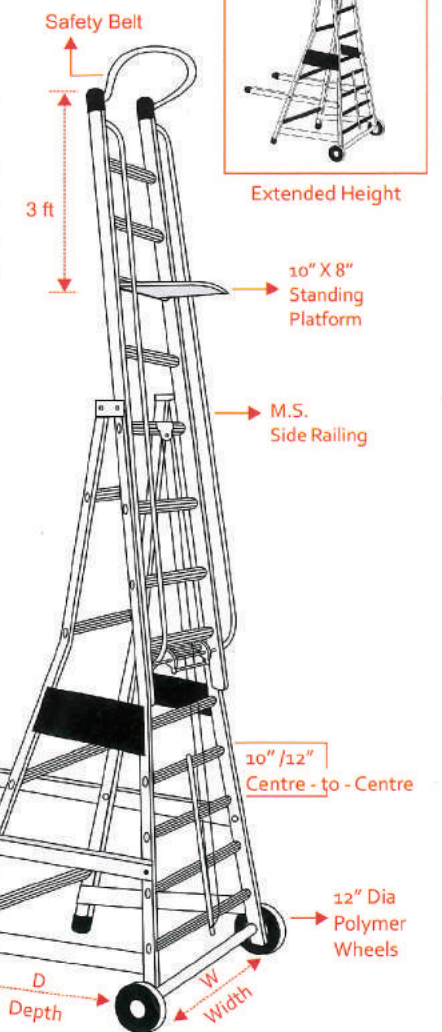

FOLDING LADDER

Sizes Platform High 'P' x Overall High 'O'	
3 ft x 4.5 ft	
4 ft x 5.5 ft	
5 ft x 6.5 ft	
6 ft x 7.5 ft	
7 ft x 8.5 ft	
8 ft x 9.5 ft	
9 ft x 10.5 ft	

MODEL NO :
AE-9

AC LADDER

- The ladder is fabricated from rectangular tube section of 50mm x 20mm
- Steps are made from ribbed section 78mm x 30mm

TROLLEY STEP LADDER

MODEL NO :
AE-2

WALL RECLINING LADDER (Single Ladder)

Sizes (ft)
6
7
8
9
10
12
14
15
16
18
20
22
24

Sizes Double Section L x W		Sizes Triple Section L x W	
10 ft x 18 ft	6 ft x 5 ft	10 ft x 24 ft	6 ft x 5 ft
12 ft x 21 ft	6 ft x 5 ft	12 ft x 30 ft	7 ft x 5 ft
14 ft x 25 ft	7 ft x 5 ft	14 ft x 36 ft	7 ft x 5 ft
16 ft x 29 ft	7 ft x 5 ft	16 ft x 40 ft	8 ft x 6 ft
18 ft x 32 ft	8 ft x 6 ft	18 ft x 45 ft	9 ft x 6 ft
20 ft x 35 ft	8 ft x 6 ft	20 ft x 50 ft	10 ft x 6 ft
24 ft x 40 ft	8 ft x 6 ft	24 ft x 60 ft	10 ft x 6 ft

MODEL NO :
AE-7

TELESCOPIC TOWER LADDER (Available in TILTING and NON TILTING Position)

MODEL NO :
AE-5

TROLLEY WHEELED LADDER

TELESCOPIC TOWER LADDER

MODEL NO :
AE-6

Sizes Double Section	Width	Depth	Channel Sizes
10 ft x 18 ft	44"	54"	3" x 1 1/2"
12 ft x 21 ft	44"	66"	3" x 1 1/2"
14 ft x 25 ft	47"	66"	4" x 2"
16 ft x 29 ft	48"	78"	4" x 2"
18 ft x 32 ft	52"	78"	4" x 2"
20 ft x 35 ft	54"	84"	4" x 2"
34 ft x 40 ft	54"	84"	4" x 2"

Extended Height