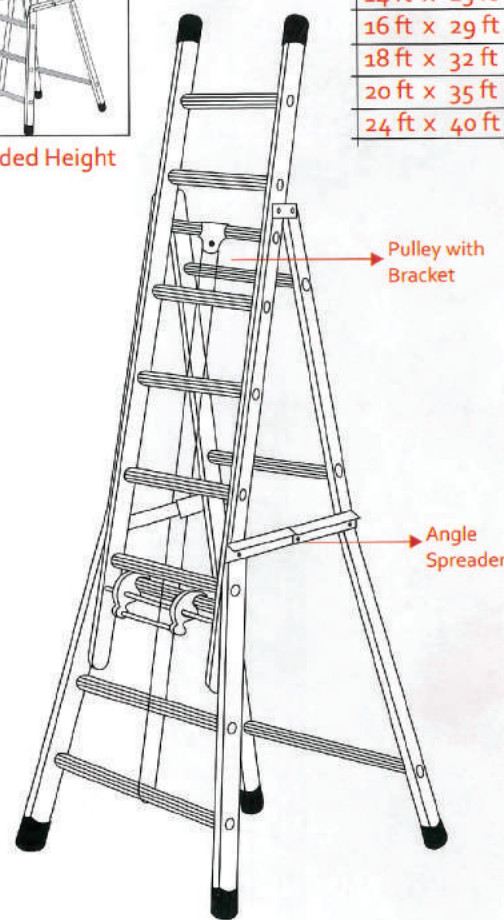

Sizes	Sizes
Double Section	Triple Section
5 ft x 8 ft	6 ft x 14 ft
6 ft x 10 ft	7 ft x 17 ft
7 ft x 12 ft	8 ft x 20 ft
8 ft x 14 ft	10 ft x 24 ft
10 ft x 18 ft	12 ft x 28 ft
12 ft x 21 ft	14 ft x 34 ft
14 ft x 25 ft	16 ft x 40 ft
16 ft x 29 ft	18 ft x 45 ft
18 ft x 32 ft	20 ft x 50 ft
20 ft x 35 ft	24 ft x 60 ft
24 ft x 40 ft	

MODEL NO :
AE-3

WALL SUPPORTING EXTENSION LADDER

- A multipurpose product which can be used at any intermediate height between its closed and extendable height.

Extended Height

Sizes
Double Section
5 ft x 8 ft
6 ft x 10 ft
7 ft x 12 ft
8 ft x 14 ft
10 ft x 18 ft
12 ft x 21 ft
14 ft x 25 ft
16 ft x 29 ft
18 ft x 32 ft
20 ft x 35 ft
24 ft x 40 ft

Sizes ft	Spread x Width
3	24" x 18"
4	30" x 19"
5	38" x 21"
6	44" x 22"
7	50" x 24"
8	53" x 25"
10	64" x 28"
12	72" x 31"
14	76" x 34"
15	79" x 36"
16	80" x 37"
18	82" x 40"
20	84" x 42"
22	84" x 42"

MODEL NO :
AE-1

FOLDING LADDER

Sizes Platform High 'P' x Overall High 'O'	
3 ft x 4.5 ft	
4 ft x 5.5 ft	
5 ft x 6.5 ft	
6 ft x 7.5 ft	
7 ft x 8.5 ft	
8 ft x 9.5 ft	
9 ft x 10.5 ft	

MODEL NO :
AE-9

AC LADDER

- The ladder is fabricated from rectangular tube section of 50mm x 20mm
- Steps are made from ribbed section 78mm x 30mm