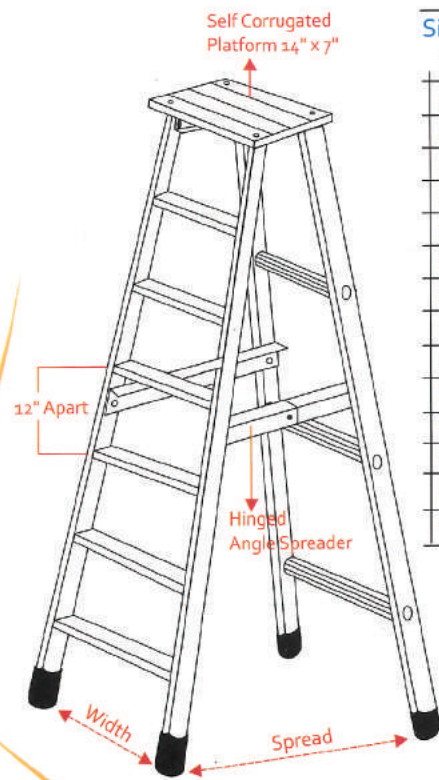

Wall Support Extension
Self Support Extension

Folding
Wall Reclining

AE

- Made from High tensile aluminium alloy
- A branded and guarantee product
- Industrial quality ladders, strong & durable
- All ladders are provided with solid non-skid rubber shoes to prevent scratches on the floor or wall
- Construction from standard 'C' section 2.5/8" x 1.1/4" and steps made from 1" diameter round pipe section, unless otherwise stated

Impex & Heavy
www.aluminiumenterprises.com
0984972131, 09849007270

MODEL NO :
AE-8

- Strong, durable, light weight and can be moved by a single person.
- Mild Steel basement as per table Frontage 15

Sizes P x O	
5 ft x 7 ft	
6 ft x 8 ft	
7 ft x 9 ft	
8 ft x 10 ft	
10 ft x 12 ft	
14 ft x 16 ft	
16 ft x 18 ft	
18 ft x 20 ft	
20 ft x 20 ft	

Sizes ft	Spread x Width
3	24" x 18"
4	30" x 19"
5	38" x 21"
6	44" x 22"
7	50" x 24"
8	53" x 25"
10	64" x 28"
12	72" x 31"
14	76" x 34"
15	79" x 36"
16	80" x 37"
18	82" x 40"
20	84" x 42"
22	84" x 42"

MODEL NO :
AE-1

FOLDING LADDER

Sizes Platform High 'P' x Overall High 'O'	
3 ft x 4.5 ft	
4 ft x 5.5 ft	
5 ft x 6.5 ft	
6 ft x 7.5 ft	
7 ft x 8.5 ft	
8 ft x 9.5 ft	
9 ft x 10.5 ft	

MODEL NO :
AE-9

AC LADDER

- The ladder is fabricated from rectangular tube section of 50mm x 20mm
- Steps are made from ribbed section 78mm x 30mm