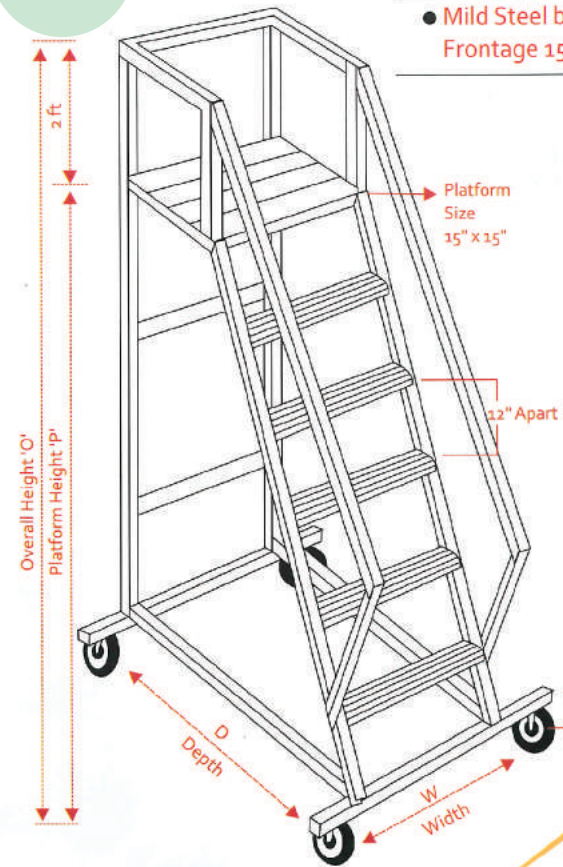

Sizes	Sizes
Double Section	Triple Section
5 ft x 8 ft	6 ft x 14 ft
6 ft x 10 ft	7 ft x 17 ft
7 ft x 12 ft	8 ft x 20 ft
8 ft x 14 ft	10 ft x 24 ft
10 ft x 18 ft	12 ft x 28 ft
12 ft x 21 ft	14 ft x 34 ft
14 ft x 25 ft	16 ft x 40 ft
16 ft x 29 ft	18 ft x 45 ft
18 ft x 32 ft	20 ft x 50 ft
20 ft x 35 ft	24 ft x 60 ft
24 ft x 40 ft	

Impex & Heavy
www.aluminiumenterprises.com
0984972131, 09849007270

MODEL NO :
AE-8

- Strong, durable, light weight and can be moved by a single person.
- Mild Steel basement as per table Frontage 15

Sizes P x O	
5 ft x 7 ft	
6 ft x 8 ft	
7 ft x 9 ft	
8 ft x 10 ft	
10 ft x 12 ft	
14 ft x 16 ft	
16 ft x 18 ft	
18 ft x 20 ft	
20 ft x 20 ft	

Sizes ft	Spread x Width
3	24" x 18"
4	30" x 19"
5	38" x 21"
6	44" x 22"
7	50" x 24"
8	53" x 25"
10	64" x 28"
12	72" x 31"
14	76" x 34"
15	79" x 36"
16	80" x 37"
18	82" x 40"
20	84" x 42"
22	84" x 42"

MODEL NO :
AE-1

FOLDING LADDER

Sizes Platform High 'P' x Overall High 'O'	
3 ft x 4.5 ft	
4 ft x 5.5 ft	
5 ft x 6.5 ft	
6 ft x 7.5 ft	
7 ft x 8.5 ft	
8 ft x 9.5 ft	
9 ft x 10.5 ft	

MODEL NO :
AE-9

AC LADDER

- The ladder is fabricated from rectangular tube section of 50mm x 20mm
- Steps are made from ribbed section 78mm x 30mm